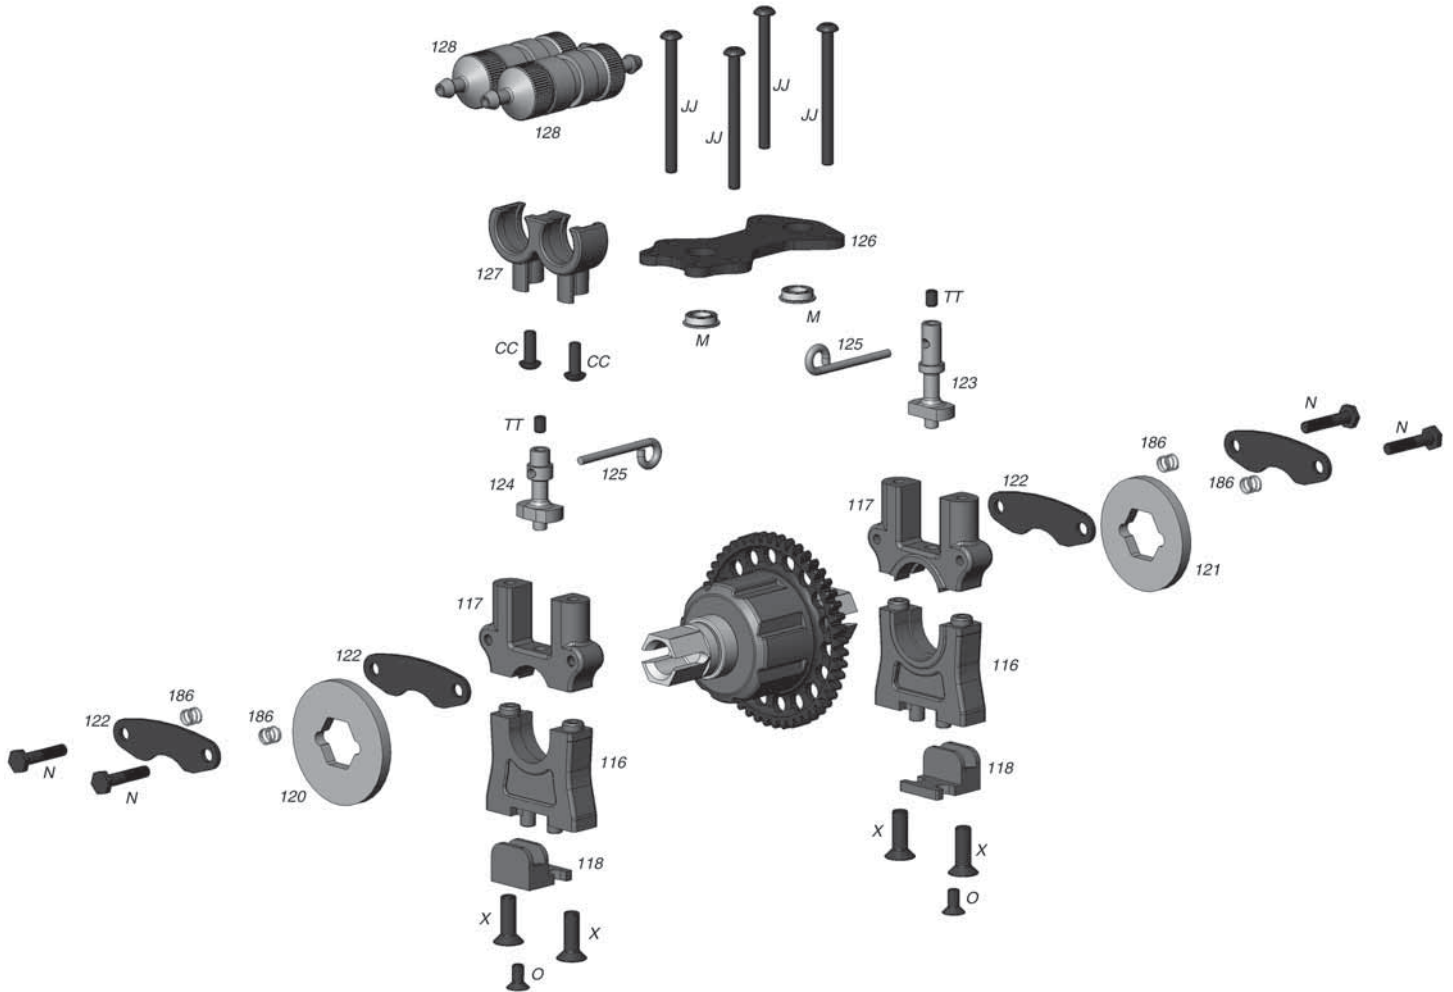

116....Center Diff Lower Bulkhead.....	ODOC1664
117....Center Diff Upper Bulkhead	ODOC1664
118....Brake Disc Guide.....	ODOC1664
120....Brake Disc Front.....	ODOC1607
121....Brake Disc Rear	ODOC1607
122....Brake Pad.....	ODOC1611
123....Brake Cam Long Rear.....	ODOC1605
124....Brake Cam Short Front.....	ODOC1605
125....Brake Cam Lever.....	ODOC1601
126....Center Diff Bulkhead Upper Plate	ODOC1662
127....Fuel Filter Dual Mount.....	ODOC1792

128....Fuel Filter Assembly.....	ODOC1790
186....Brake Pad Spring	ODOC1613
M.....Bearing 5x8x2.5mm	ODOC1565
N.....Brake Pad Bolt.....	ODOC1612
O.....3x6mm Flat Head Screw	ODOQ0102
X.....4x12mm Flat Head Screw	ODOQ0124
CC ....3x8mm Button Head Screw.....	ODOQ0203
JJ.....3x35mm Button Head Screw.....	ODOQ0216
MM.....2.5x8mm Socket Head Screw	ODOQ0304
TT .....3x4mm Set Screw	ODOQ0503