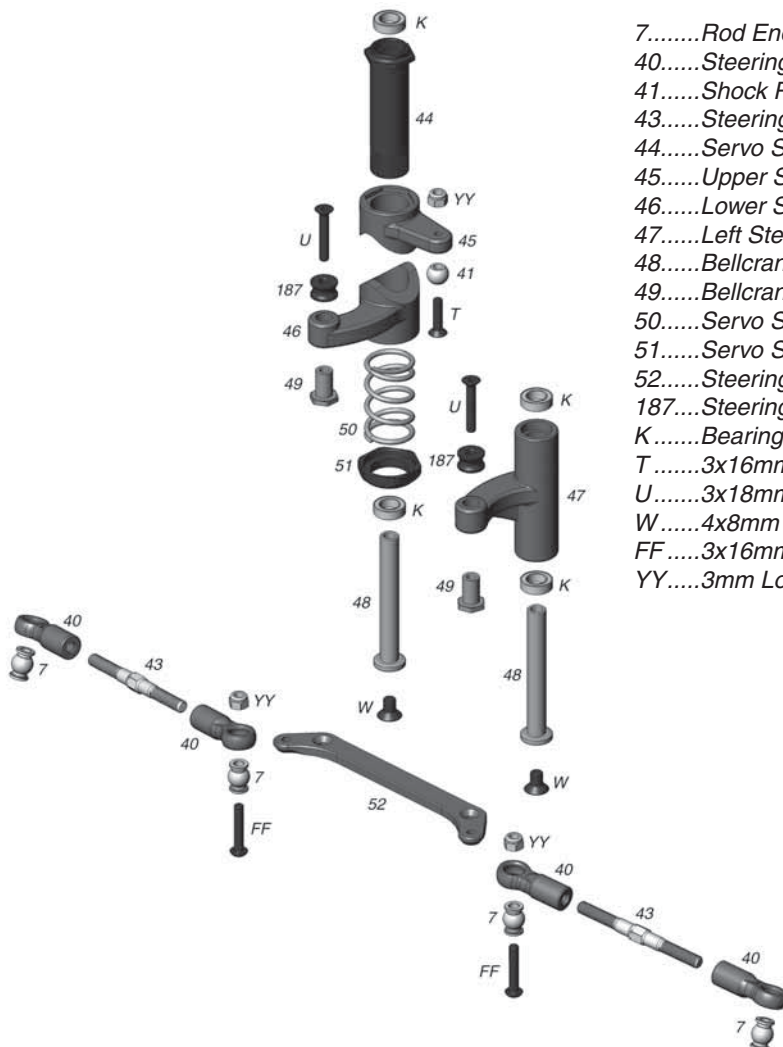

Z01B TEAM

CLUTCH PARTS LIST

142....Clutch Bell	ODOC1692
143....Clutch Shoe.....	ODOC1702
144....Clutch Shoe Spring	ODOC1705
145....Clutch Nut.....	ODOC1697
146....Flywheel	ODOC1768
147....Flywheel Collet.....	ODOC1769
148....Clutch Shim	ODOC1699
L..... Bearing 5x10x4mm	ODOC1560
CCC..3x10mm Clutch Bell Screw.....	ODOC1696

Z01B TEAM

BELLCRANK PARTS LIST

7.....Rod End Ball	ODOC2598
40.....Steering Linkage Rod End	ODOC2780
41..... Shock Rod End Ball.....	ODOC2718
43.....Steering Linkage Turnbuckle	ODOC2782
44.....Servo Saver Tube	ODOC2770
45.....Upper Servo Saver Bellcrank	ODOC2770,ODOC2773
46.....Lower Servo Saver Bellcrank	ODOC2770,ODOC2773
47.....Left Steering Bellcrank	ODOC2770,ODOC2773
48.....Bellcrank Post.....	ODOC2770
49.....Bellcrank Bushing.....	ODOC2770
50.....Servo Saver Spring	ODOC2774
51.....Servo Saver Spring Adjusting Nut.....	ODOC2770
52.....Steering Rack Bar	ODOC2785
187.....Steering Rack Spacer.....	ODOC2785
K.....Bearing 6x10x3mm	ODOC1555
T.....3x16mm Flat Head Screw	ODOQ0107
U.....3x18mm Flat Head Screw	ODOQ0108
W.....4x8mm Flat Head Screw	ODOQ0122
FF.....3x16mm Button Head Screw.....	ODOQ0207
YY.....3mm Locknut.....	ODOQ0602