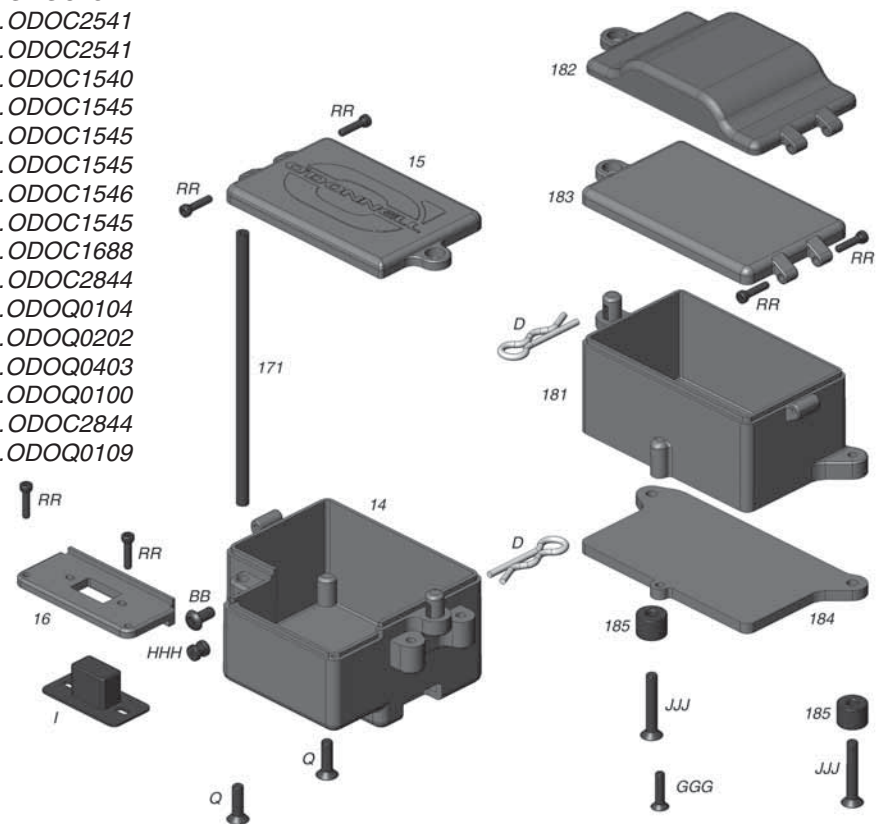

Z01B TEAM

CLUTCH PARTS LIST

142....Clutch Bell	ODOC1692
143....Clutch Shoe.....	ODOC1702
144....Clutch Shoe Spring	ODOC1705
145....Clutch Nut.....	ODOC1697
146....Flywheel	ODOC1768
147....Flywheel Collet.....	ODOC1769
148....Clutch Shim	ODOC1699
L..... Bearing 5x10x4mm	ODOC1560
CCC..3x10mm Clutch Bell Screw.....	ODOC1696

Z01B TEAM

BELLCRANK PARTS LIST

7.....Rod End Ball	ODOC2598
40.....Steering Linkage Rod End	ODOC2780
41..... Shock Rod End Ball.....	ODOC2718
43.....Steering Linkage Turnbuckle	ODOC2782
44.....Servo Saver Tube	ODOC2770
45.....Upper Servo Saver Bellcrank	ODOC2770,ODOC2773
46.....Lower Servo Saver Bellcrank	ODOC2770,ODOC2773
47.....Left Steering Bellcrank	ODOC2770,ODOC2773
48.....Bellcrank Post.....	ODOC2770
49.....Bellcrank Bushing.....	ODOC2770
50.....Servo Saver Spring	ODOC2774
51.....Servo Saver Spring Adjusting Nut.....	ODOC2770
52.....Steering Rack Bar	ODOC2785
187.....Steering Rack Spacer.....	ODOC2785
K.....Bearing 6x10x3mm	ODOC1555
T.....3x16mm Flat Head Screw	ODOQ0107
U.....3x18mm Flat Head Screw	ODOQ0108
W.....4x8mm Flat Head Screw	ODOQ0122
FF.....3x16mm Button Head Screw.....	ODOQ0207
YY.....3mm Locknut.....	ODOQ0602

Z01B TEAM

SHOCK AND RADIO BOX PARTS LIST

14.....	Radio Box.....	ODOC2541
15.....	Radio Box Lid.....	ODOC2541
16.....	Switch Cover.....	ODOC2541
171....	Antenna Tube.....	ODOC1540
181....	Battery Box.....	ODOC1545
182....	Battery Box Lid (Hump Pack).....	ODOC1545
183....	Battery Box Lid (Flat Pack).....	ODOC1545
184....	Battery Support Plate.....	ODOC1546
185....	Battery Support Spacer.....	ODOC1545
D.....	Clip.....	ODOC1688
I.....	Switch Guard.....	ODOC2844
Q.....	3x10mm Flat Head Screw.....	ODOQ0104
BB.....	3x6mm Button Head Screw.....	ODOQ0202
RR.....	2x8mm Set Screw.....	ODOQ0403
GGG.....	2.5x10mm Flat Head Screw.....	ODOQ0100
HHH.....	Antenna Wire Grommet.....	ODOC2844
JJJ.....	3x20mm Flat Head Screw.....	ODOQ0109