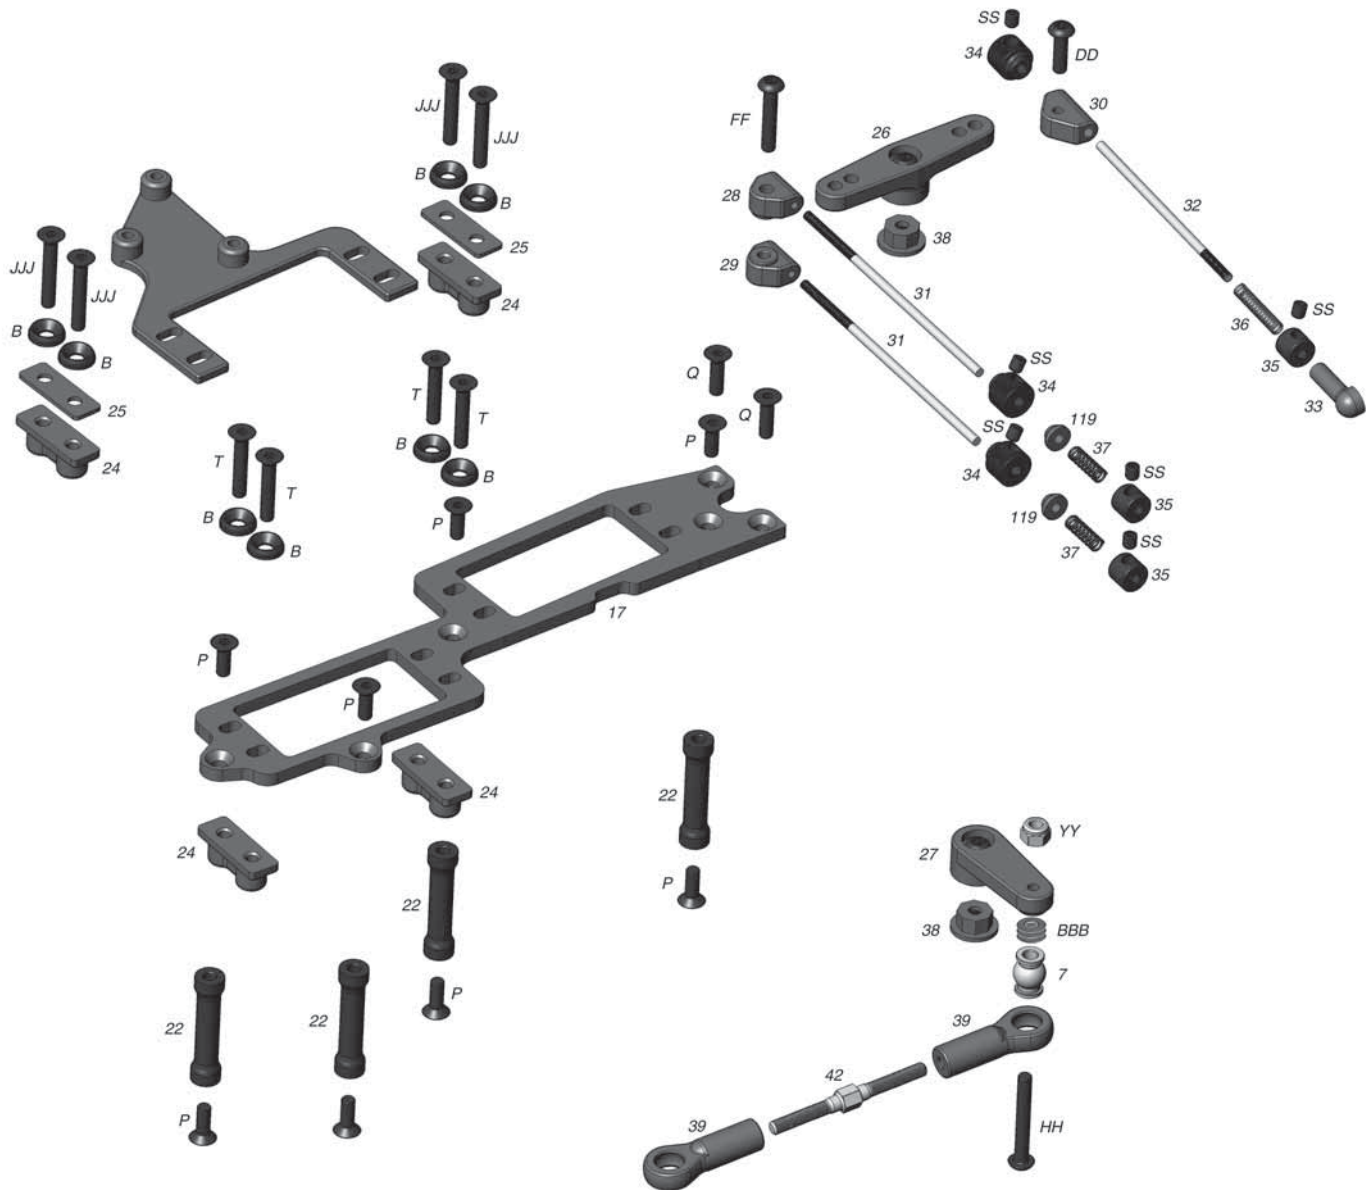

Z41BTM TEAM

REPLACEMENT PARTS

O'DONNELL[®]
RACING

1.....Chassis.....	ODOC1676	188....Wheel White, Team.....	ODOC3204
2.....Chassis Side Pod Left.....	ODOC1680	A.....Fuel Tank Grommet.....	ODOC1800
3.....Chassis Side Pod Right.....	ODOC1680	B.....3mm Countersunk Washer.....	ODOQ0713
4.....Chassis Torque Rod Front.....	ODOC1684	P.....3x8mm Flat Head Screw.....	ODOQ0103
5.....Chassis Torque Rod Rear.....	ODOC1684	Q.....3x10mm Flat Head Screw.....	ODOQ0104
6.....Chassis Torque Rod Mount.....	ODOC1686	S.....3x14mm Flat Head Screw.....	ODOQ0106
7.....Rod End Ball.....	ODOC2598	U.....3x18mm Flat Head Screw.....	ODOQ0107
8.....Pipe Mount.....	ODOC2520	X.....4x12mm Flat Head Screw.....	ODOQ0124
9.....Pipe Mount Wire.....	ODOC2520	FF.....3x16mm Button Head Screw.....	ODOQ0207
10.....Fuel Tank Standoff.....	ODOC1804	NN.....3x14mm Socket Head Screw.....	ODOQ0314
11.....Fuel Tank Assembly.....	ODOC1798	QQ.....4x10mm Flanged Socket Head Screw.....	ODOQ0335
12.....Engine Mount.....	ODOC1764	VV.....4x4mm Set Screw.....	ODOQ0516
13.....Engine Mount Plate.....	ODOC1766	ZZ.....4mm LockNut.....	ODOQ0603