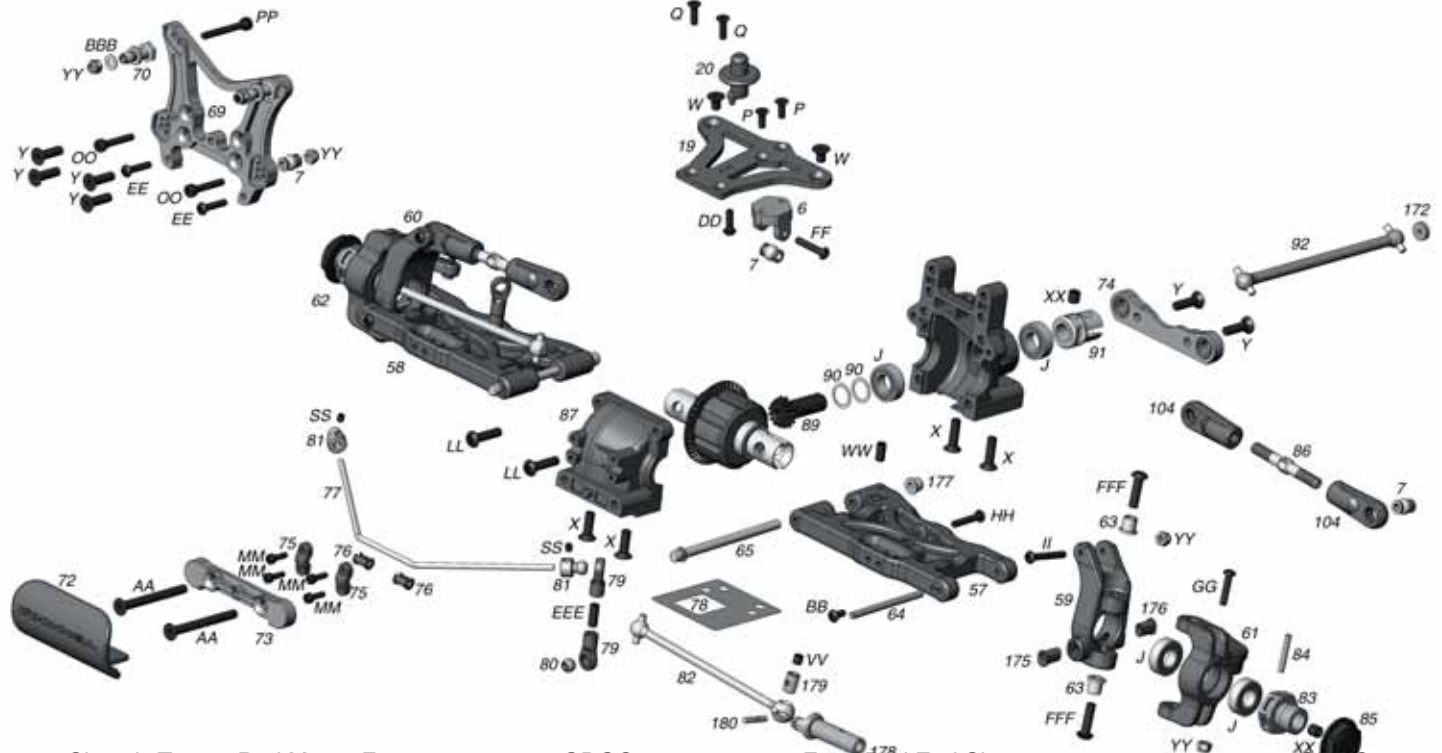

6..... Chassis Torque Rod Mount Front.....	ODOC1686	104.... Front Rod End Short	ODOC1780
7..... Rod End Ball	ODOC2598	108.... Hinge Pin Spacer 2.5mm	ODOC1862
19..... Front Top Plate	ODOC1784	172.... Center Dogbone Spacer 1.5mm.....	ODOC1669
20..... Body Mount Front.....	ODOC1592	175.... Castor Block Bushing Front.....	ODOC1661
57..... Suspension Arm Front Lower Left.....	ODOC2807	176.... Castor Block Bushing Rear	ODOC1661
58..... Suspension Arm Front Lower Right.....	ODOC2807	177.... Hinge Pin Pivot.....	ODOC1858
59..... Caster Block Front Left.....	ODOC1660	178.... CVA Axle	ODOC3104
60..... Caster Block Front Right.....	ODOC1660	179.... CVA Coupler.....	ODOC3104
61..... Steering Knuckle Left	ODOC2778	180.... CVA Pin	ODOC3104
62..... Steering Knuckle Right.....	ODOC2778	189.... Front Wheel Wide Hub.....	ODOC3301
63..... Caster Block Bushing	ODOC1655	J..... Bearing 8x16x5mm	ODOC1550
64..... Hinge Pin Lower Arm Front Outer	ODOC1859	P..... 3x8mm Flat Head Screw	ODOQ0103
65..... Hinge Pin Lower Arm Inner	ODOC1857	Q..... 3x10mm Flat Head Screw	ODOQ0104
69..... Shock Tower Front.....	ODOC2749	W..... 4x8mm Flat Head Screw	ODOQ0122
70..... Big Bore Shock Top Mount.....	ODOC2742	Y..... 4x14mm Flat Head Screw	ODOQ0125
72..... Bumper Front.....	ODOC1620	AA..... 4x40mm Flat Head Screw	ODOQ0138
73..... Front Arm Pivot Mount Front	ODOC1776	BB..... 3x6mm Button Head Screw.....	ODOQ0202
74..... Front Arm Pivot Mount Rear.....	ODOC1779	DD .... 3x10mm Button Head Screw.....	ODOQ0204
75..... Sway Bar Mount	ODOC2826	EE..... 3x14mm Button Head Screw.....	ODOQ0206
76..... Sway Bar Bushing	ODOC2826	FF..... 3x16mm Button Head Screw.....	ODOQ0207
77..... Sway Bar Front.....	ODOC2830, ODOC2831, ODOC2832	GG..... 3x18mm Button Head Screw.....	ODOQ0208
78..... Diff Case Gasket	ODOC1725	HH .... 3x20mm Button Head Screw.....	ODOC0209
79..... Sway Bar Link Ball End.....	ODOC2838	II..... 3x25mm Button head Screw	ODOQ0212
80..... Sway Bar Link Ball.....	ODOC2838	KK..... 4x10mm Button Head Screw.....	ODOQ0226
81..... Sway Bar Link Mount.....	ODOC2838	LL..... 4x16mm Button Head Screw.....	ODOQ0229
82..... Front Dogbone.....	ODOC3104	MM..... 2.5x8mm Socket Head Screw	ODOQ0304
84..... Wheel Hub Pin	ODOC3306	OO .... 3x18mm Socket Head Screw	ODOQ0316
85..... Wheel Hub Nut.....	ODOC3304	PP..... 3x25mm Socket Head Screw	ODOQ0319
86..... Front Upper Turnbuckle	ODOC1786	SS..... 3x3mm Set Screw	ODOQ0502
87..... Diff Case A	ODOC1720	VV..... 4x4mm Set Screw	ODOQ0516
88..... Diff Case B	ODOC1720	WW.... 4x8mm Set Screw	ODOQ0518
89..... Pinion Gear Shaft.....	ODOC2510	XX..... 5x5mm Set Screw	ODOQ0528
90..... Pinion Gear Shaft Shim.....	ODOC1750	YY..... 3mm Locknut.....	ODOQ0602
91..... Center Drive Coupler.....	ODOC1670	ZZ..... 4mm Locknut.....	ODOQ0603
92..... Center Dog Bone Aluminum.....	ODOC1668	EEE ..4x10mm Set Screw	ODOQ0519
		FFF ..4x14mm Button Head Screw.....	ODOQ0228
		Front Nose (not shown).....	ODOC1785