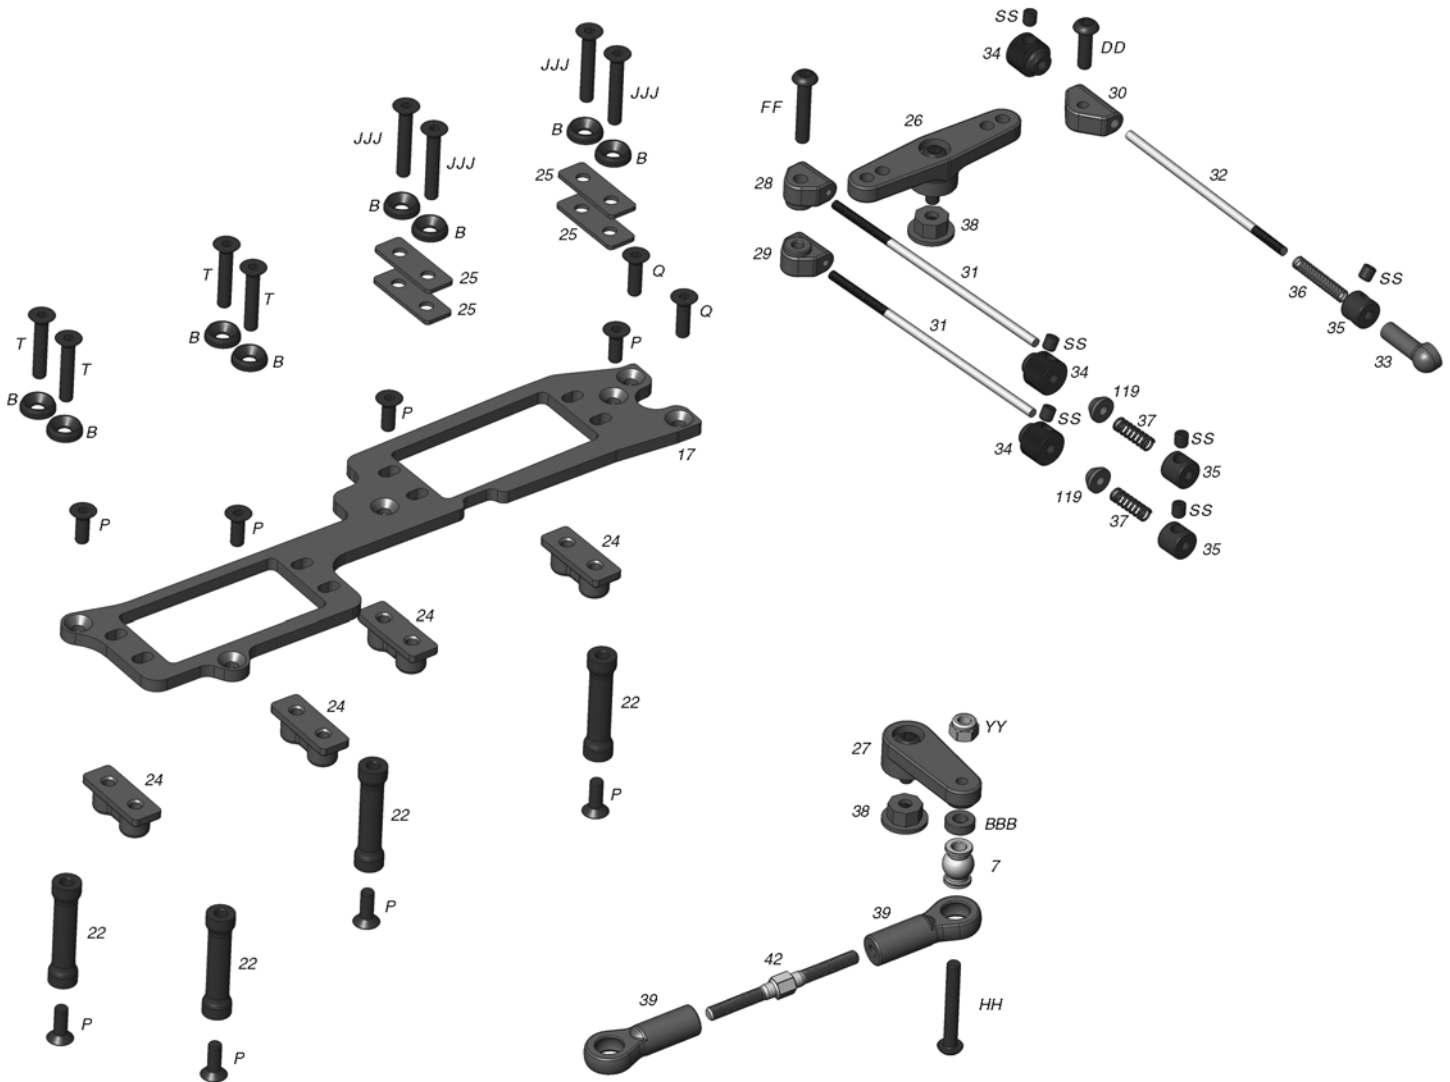

**Z41B.5G<sup>TM</sup>**

**REPLACEMENT PARTS**

**O'DONNELL<sup>®</sup>**  
RACING

1.....Chassis.....	ODOC1679	A.....Fuel Tank Grommet.....	ODOC1800
2.....Chassis Side Pod Left.....	ODOC1682	B.....3mm Countersunk Washer.....	ODOQ0713
3.....Chassis Side Pod Right.....	ODOC1682	P.....3x8mm Flat Head Screw.....	ODOQ0103
4.....Chassis Torque Rod Front.....	ODOC1689	Q.....3x10mm Flat Head Screw.....	ODOQ0104
5.....Chassis Torque Rod Rear.....	ODOC1687	S.....3x14mm Flat Head Screw.....	ODOQ0106
6.....Chassis Torque Rod Mount.....	ODOC1686	U.....3x18mm Flat Head Screw.....	ODOQ0107
7.....Rod End Ball.....	ODOC2598	X.....4x12mm Flat Head Screw.....	ODOQ0124
8.....Pipe Mount.....	ODOC2520	FF.....3x16mm Button Head Screw.....	ODOQ0207
9.....Pipe Mount Wire.....	ODOC2520	II.....3x25mm Button Head Screw.....	ODOQ0212
10.....Fuel Tank Standoff.....	ODOC1804	NN.....3x14mm Socket Head Screw.....	ODOQ0314
11.....Fuel Tank Assembly.....	ODOC1797	QQ.....4x10mm Flanged Socket Head Screw.....	ODOQ0335
12.....Engine Mount.....	ODOC1765	VV.....4x4mm Set Screw.....	ODOQ0516
13.....Engine Mount Plate.....	ODOC1766	YY.....3mm Lock Nut.....	ODOQ0602
18.....Torque Rod End.....	ODOC1687	ZZ.....4mm Lock Nut.....	ODOQ0603
188.....Wheel White, Team.....	ODOC3204		