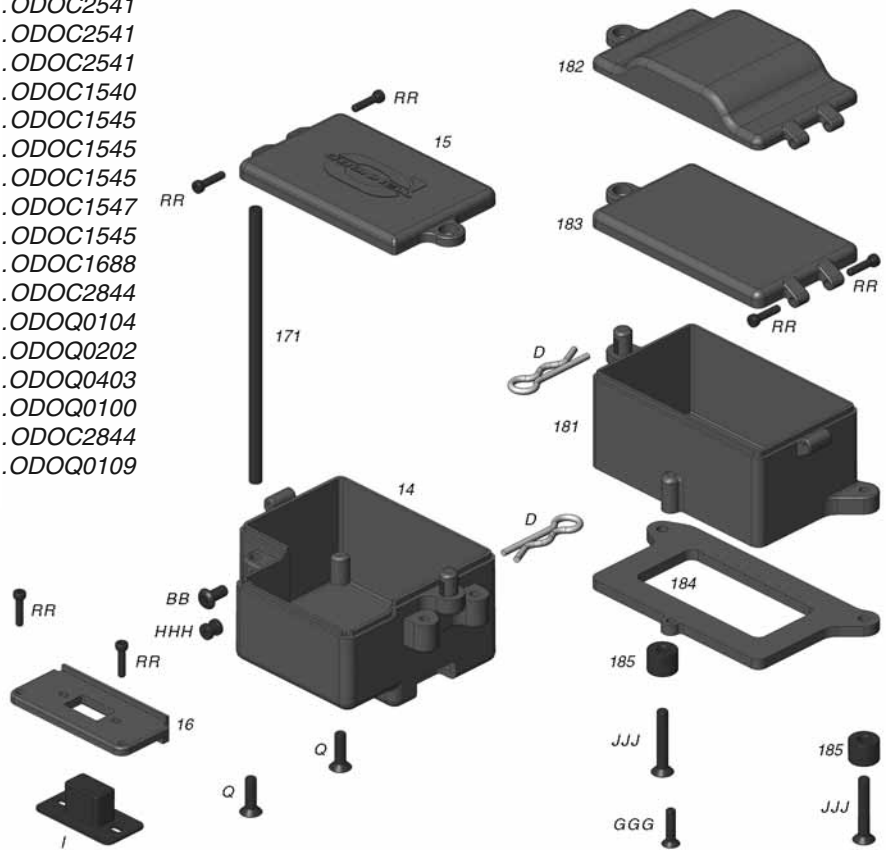

Z01B-SG TEAM

SHOCK AND RADIO BOX PARTS LIST

14.....Radio Box.....	ODOC2541
15.....Radio Box Lid.....	ODOC2541
16.....Switch Cover.....	ODOC2541
171....Antenna Tube.....	ODOC1540
181....Battery Box.....	ODOC1545
182....Battery Box Lid (Hump Pack).....	ODOC1545
183....Battery Box Lid (Flat Pack).....	ODOC1545
184....Battery Support Plate.....	ODOC1547
185....Battery Support Spacer.....	ODOC1545
D.....Clip.....	ODOC1688
I.....Switch Guard.....	ODOC2844
Q.....3x10mm Flat Head Screw.....	ODOQ0104
BB.....3x6mm Button Head Screw.....	ODOQ0202
RR....2x8mm Socket Head Screw.....	ODOQ0403
GGG..2.5x10mm Flat Head Screw.....	ODOQ0100
HHH..Antenna Wire Grommet.....	ODOC2844
JJJ....3x20mm Flat Head Screw.....	ODOQ0109

41.....Shock Rod End Ball.....	ODOC2718
149....Shock Cap.....	ODOC2754, ODOC2675
150....Shock Bladder.....	ODOC2710
151....Shock Spring Adjustment Collar.....	ODOC2756
152....Shock Body Front.....	ODOC2712
152B..Shock Sleeve 16x36mm Front.....	ODOC2715
153....Shock Body Rear.....	ODOC2713
153B..Shock Sleeve 16x45mm Rear.....	ODOC2714
154....Shock Piston.....	ODOC2645, ODOC2646
155....Shock Spacer Top.....	ODOC2703
156....Shock Spacer Center.....	ODOC2703
157....Shock Spacer Thin.....	ODOC2703
158....Shock Cartridge.....	ODOC2758
159....Shock Shaft Front.....	ODOC2694
160....Shock Shaft Rear.....	ODOC2693
161....Shock Spring Cup.....	ODOC2718
162....Shock End.....	ODOC2718
163....Shock Boot.....	ODOC2716
164....Shock Spring Front.....	ODOC2695, ODOC2696, ODOC2697
165....Shock Spring Rear.....	ODOC2661, ODOC2662, ODOC2663
174....Shock Snap Ring.....	ODOC2703
F.....Shock Spring Collar O-Ring.....	ODOC2705
G.....Shock O-Ring.....	ODOC2705
H.....Shock Nut O-Ring.....	ODOC2705
AAA ..2-56x1/4" Button Head Screw.....	ODOQ0252
BBB ..3mm Washer.....	ODOQ0702
KKK ..2.5mm Washer.....	ODOQ0701