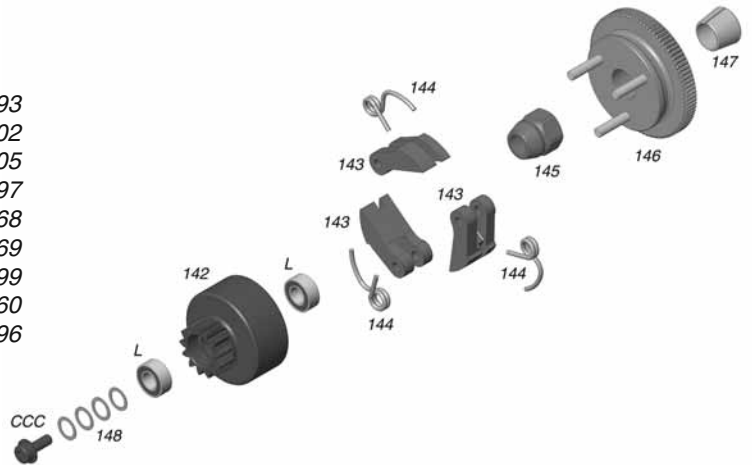

Z01B-SG TEAM

CLUTCH PARTS LIST

142....Clutch Bell 16 Tooth.....	ODOC1693
143....Clutch Shoe.....	ODOC1702
144....Clutch Shoe Spring	ODOC1705
145....Clutch Nut.....	ODOC1697
146....Flywheel	ODOC1768
147....Flywheel Collet.....	ODOC1769
148....Clutch Shim.....	ODOC1699
L.....Bearing 5x10x4mm	ODOC1560
CCC..3x10mm Clutch Bell Screw.....	ODOC1696