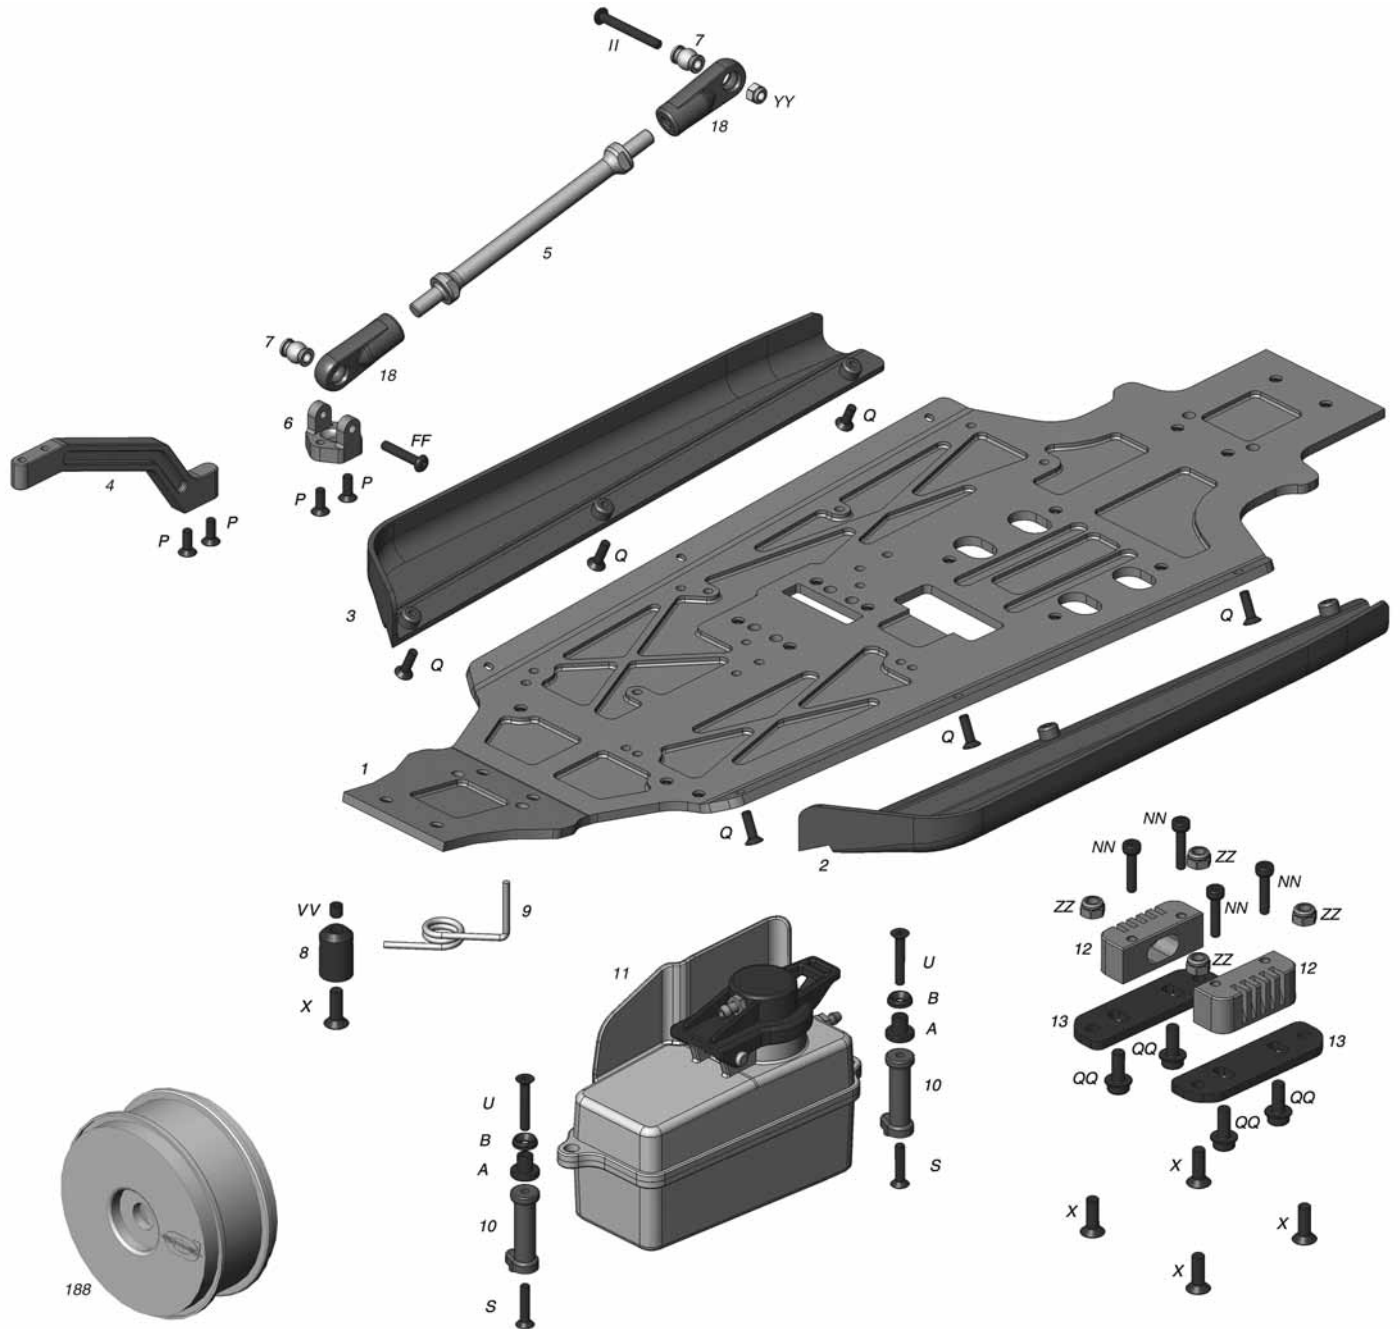

**Z41B.5G<sup>TM</sup>**

**REPLACEMENT PARTS**

**O'DONNELL<sup>®</sup>**  
RACING

1.....Chassis.....	ODOC1679	A.....Fuel Tank Grommet.....	ODOC1800
2.....Chassis Side Pod Left.....	ODOC1682	B.....3mm Countersunk Washer.....	ODOQ0713
3.....Chassis Side Pod Right.....	ODOC1682	P.....3x8mm Flat Head Screw.....	ODOQ0103
4.....Chassis Torque Rod Front.....	ODOC1689	Q.....3x10mm Flat Head Screw.....	ODOQ0104
5.....Chassis Torque Rod Rear.....	ODOC1687	S.....3x14mm Flat Head Screw.....	ODOQ0106
6.....Chassis Torque Rod Mount.....	ODOC1686	U.....3x18mm Flat Head Screw.....	ODOQ0107
7.....Rod End Ball.....	ODOC2598	X.....4x12mm Flat Head Screw.....	ODOQ0124
8.....Pipe Mount.....	ODOC2520	FF.....3x16mm Button Head Screw.....	ODOQ0207
9.....Pipe Mount Wire.....	ODOC2520	II.....3x25mm Button Head Screw.....	ODOQ0212
10.....Fuel Tank Standoff.....	ODOC1804	NN.....3x14mm Socket Head Screw.....	ODOQ0314
11.....Fuel Tank Assembly.....	ODOC1797	QQ.....4x10mm Flanged Socket Head Screw.....	ODOQ0335
12.....Engine Mount.....	ODOC1765	VV.....4x4mm Set Screw.....	ODOQ0516
13.....Engine Mount Plate.....	ODOC1766	YY.....3mm Lock Nut.....	ODOQ0602
18.....Torque Rod End.....	ODOC1687	ZZ.....4mm Lock Nut.....	ODOQ0603
188.....Wheel White, Team.....	ODOC3204		