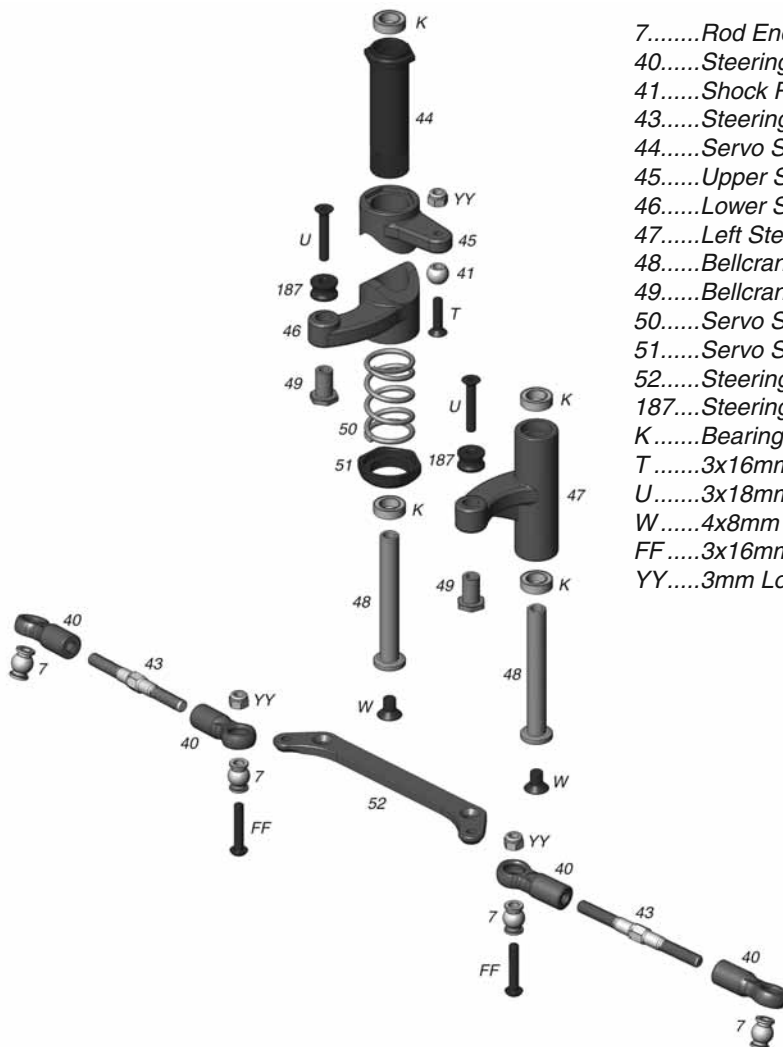

## CLUTCH PARTS LIST

142....Clutch Bell 16 Tooth.....	ODOC1693
143....Clutch Shoe.....	ODOC1702
144....Clutch Shoe Spring .....	ODOC1705
145....Clutch Nut.....	ODOC1697
146....Flywheel .....	ODOC1768
147....Flywheel Collet.....	ODOC1769
148....Clutch Shim.....	ODOC1699
L.....Bearing 5x10x4mm .....	ODOC1560
CCC..3x10mm Clutch Bell Screw.....	ODOC1696

## BELLCRANK PARTS LIST

7.....Rod End Ball .....	ODOC2598
40.....Steering Linkage Rod End .....	ODOC2780
41.....Shock Rod End Ball.....	ODOC2718
43.....Steering Linkage Turnbuckle .....	ODOC2782
44.....Servo Saver Tube .....	ODOC2770
45.....Upper Servo Saver Bellcrank .....	ODOC2770, ODOC2773
46.....Lower Servo Saver Bellcrank .....	ODOC2770, ODOC2773
47.....Left Steering Bellcrank .....	ODOC2770, ODOC2773
48.....Bellcrank Post.....	ODOC2770
49.....Bellcrank Bushing.....	ODOC2770
50.....Servo Saver Spring .....	ODOC2774
51.....Servo Saver Spring Adjusting Nut.....	ODOC2770
52.....Steering Rack Bar .....	ODOC2785
187.....Steering Rack Spacer.....	ODOC2785
K.....Bearing 6x10x3mm .....	ODOC1555
T.....3x16mm Flat Head Screw .....	ODOQ0107
U.....3x18mm Flat Head Screw .....	ODOQ0108
W.....4x8mm Flat Head Screw .....	ODOQ0122
FF.....3x16mm Button Head Screw.....	ODOQ0207
YY.....3mm Locknut.....	ODOQ0602