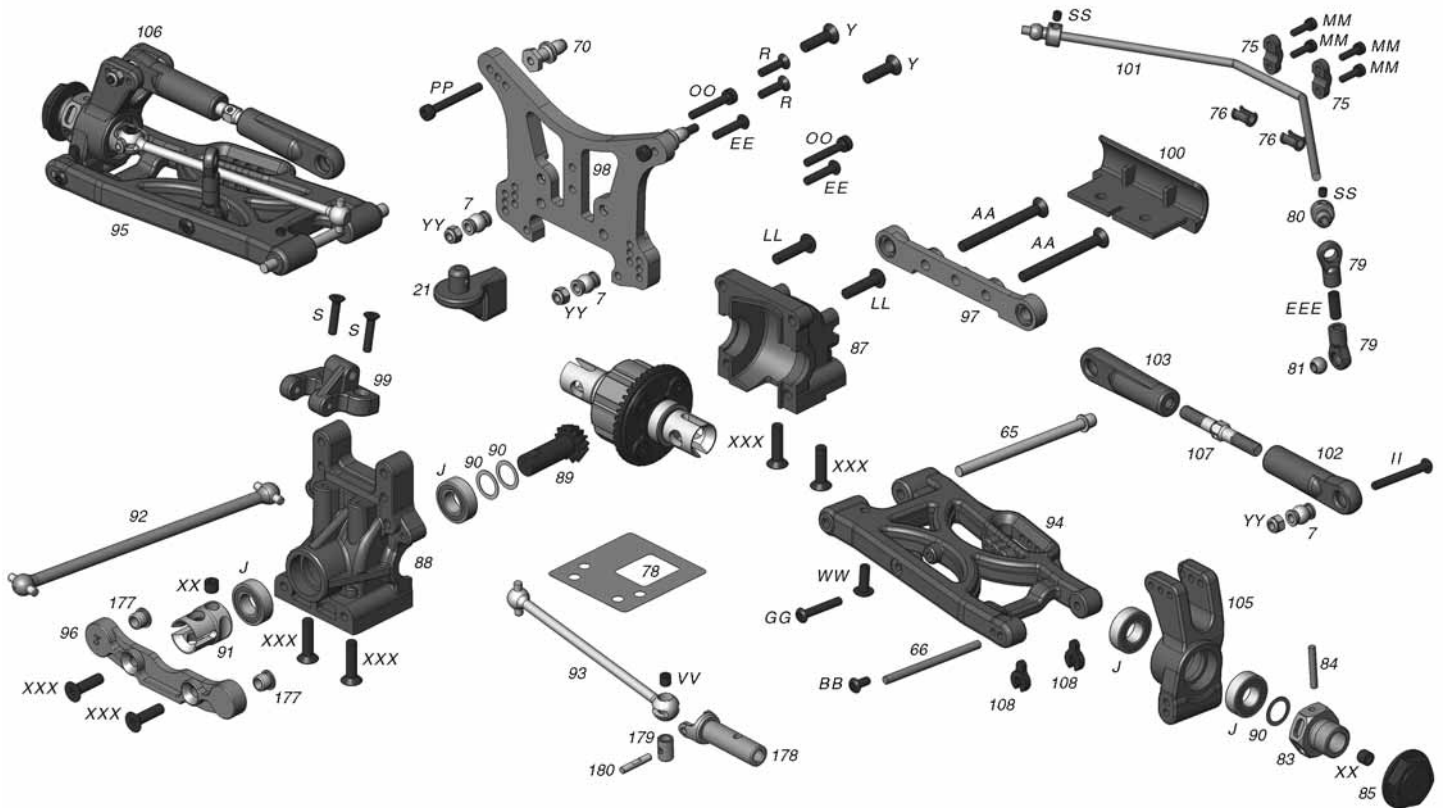

7.....Rod End Ball	ODOC2598	102....Rear Rod End Outside	ODOC2571
21.....Body Mount Rear	ODOC1592	103....Rear Rod End Inside	ODOC2570
65.....Hinge Pin Lower Arm Inner	ODOC1857	105....Rear Hub Carrier Left.....	ODOC2567
66.....Hinge Pin Lower Arm Rear Outer.....	ODOC1854	106....Rear Hub Carrier Right.....	ODOC2567
70.....Big Bore Shock Top Mount.....	ODOC2742	107....Rear Upper Turnbuckle.....	ODOC1786
75.....Sway Bar Mount	ODOC2826	108....Hinge Pin Spacer 2.5mm	ODOC1862
76.....Sway Bar Bushing	ODOC2825, ODOC2826	177....Hinge Pin Pivot.....	ODOC1858
78.....Diff Case Gasket	ODOC1725	178....CVA Axle	ODOC3111
79.....Sway Bar Link Ball End	ODOC2838	179....CVA Coupler.....	ODOC3111
80.....Sway Bar Link Ball.....	ODOC2838	180....CVA Pin	ODOC3111
81.....Sway Bar Link Mount.....	ODOC2841, ODOC2838	J.....Bearing 8x16x5mm	ODOC1550
83.....Wheel Hub.....	ODOC3302	R.....3x12mm Flat Head Screw	ODOQ0105
84.....Wheel Hub Pin	ODOC3306	S.....3x14mm Flat Head Screw	ODOQ0106
85.....Wheel Hub Nut	ODOC3304	Y.....4x14mm Flat Head Screw	ODOQ0125
87.....Diff Case A	ODOC1720	AA.....4x40mm Flat Head Screw	ODOQ0138
88.....Diff Case B	ODOC1720	BB.....3x6mm Button Head Screw.....	ODOQ0202
89.....Pinion Gear Shaft.....	ODOC2511	EE.....3x14mm Button Head Screw.....	ODOQ0206
90.....Pinion Gear Shaft Shim.....	ODOC1750	GG.....3x18mm Button Head Screw.....	ODOQ0208
91.....Center Drive Coupler.....	ODOC1670	II.....3x25mm Button Head Screw.....	ODOQ0212
92.....Center Dog Bone Aluminum.....	ODOC1672	LL.....4x16mm Button Head Screw.....	ODOQ0229
93.....CVA Dogbone Rear.....	ODOC3111	MM.....2.5x8mm Socket Head Screw	ODOQ0304
94.....Suspension Arm Lower Rear Left	ODOC2815	OO.....3x18mm Socket Head Screw	ODOQ0316
95.....Suspension Arm Lower Rear Right	ODOC2815	PP.....3x25mm Socket Head Screw	ODOQ0319
96.....Rear Arm Pivot Mount Front 3° Anti-Squat.....	ODOC2544	SS.....3x3mm Set Screw	ODOQ0502
97.....Rear Arm Pivot Mount Rear 3° Toe	ODOC2546	VV.....4x4mm Set Screw	ODOQ0516
98.....Shock Tower Rear	ODOC2750	WW...Droop Screw.....	ODOQ1763
99.....Rear Wing Case Mount	ODOC2586	XX.....5x5mm Set Screw	ODOQ0528
100....Bumper Rear	ODOC1622	YY.....3mm Locknut.....	ODOQ0602
101....Sway Bar Rear	ODOC2834, ODOC2835, ODOC2837, ODOC2536	EEE ..4x10mm Set Screw	ODOQ0519
		XXX ..4x16mm Flat Head Screw	ODOQ0126